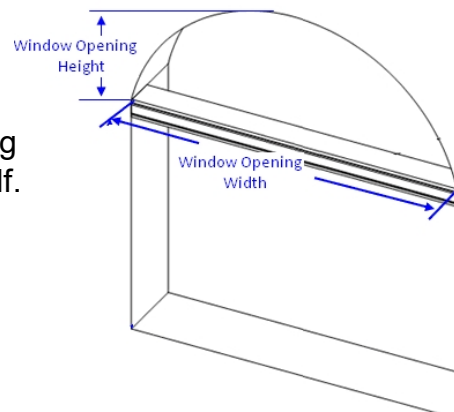

Terminology

Palladian Shelf

General Specifications

- Inside Mount application only
- Depth size is available in 1/8" increments only
- Material: Premium solid wood
- Total max width: 96"
 - Applies to all application types including Palladian Shelf only, Single shade width, & Common Top Treatment total shade width
- *Note: Max weight limitation is 50 lbs.

Palladian Shelf Dimensions	
Max Width	96"
Depth	2" ~ 4"
Face Width	1 1/2"

Standard Deductions

When ordering Palladian Shelf Only:
No deductions are taken.

When ordering Palladian Shelf with a product: *See product availability
Palladian shelf width = Order width – 1/32"
Anchor block width = Palladian shelf depth – 1/2"

Height Deduction

When Palladian Shelf is selected along with a shade, please provide window opening measurements under Order Size. Height deductions on the blind/shade will be taken at the factory when the blind/shade and Palladian shelf are ordered on the same line. If ordered separately, there will be no height deduction.

Specialty Shapes

For Specialty Shapes, please provide the window opening measurements starting from the top of the Palladian Shelf.

Palladian Window width = Order Width – 1/32"
No height deductions are taken.