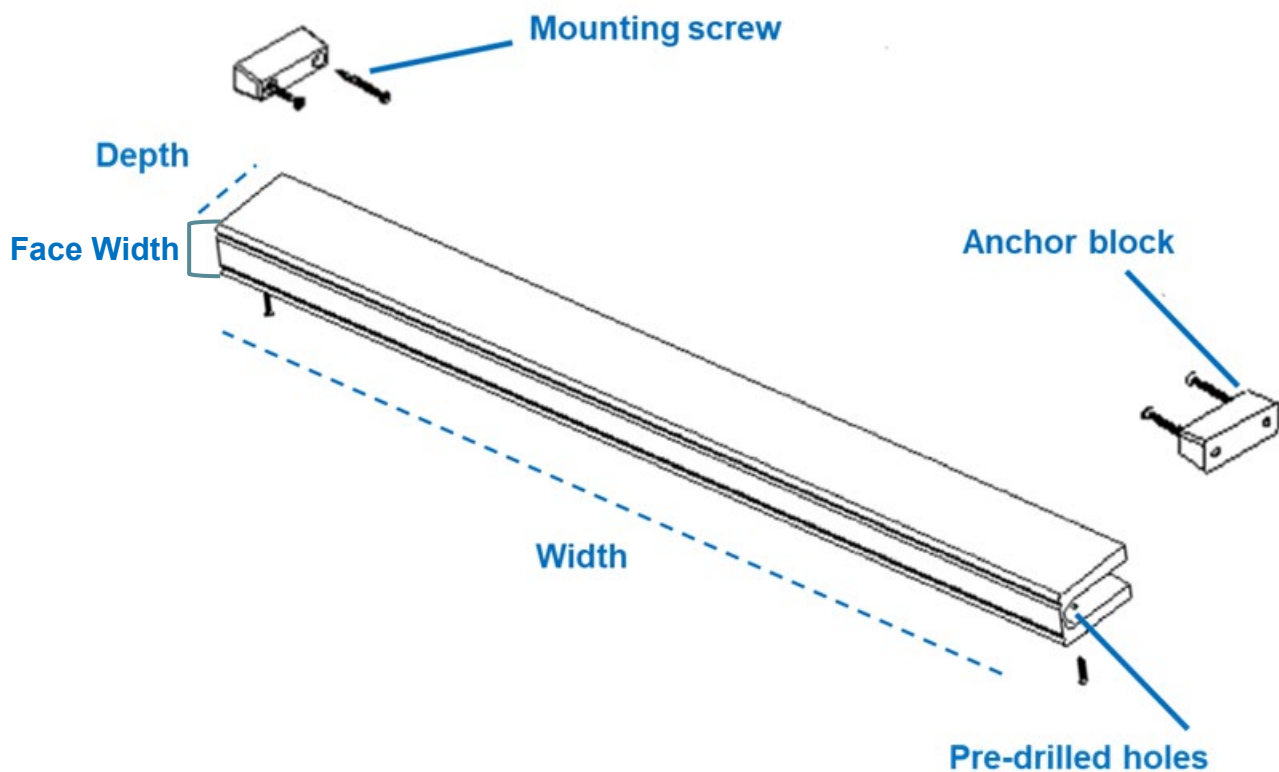

Palladian Shelf

PROGRAM REFERENCE GUIDE

Table of Contents

	Page
Features & Benefits, Terminology	3
General Specifications	4
Color Availability	5 – 6
Program Availability	6

This innovative solution creates a decorative mounting surface inside an arched window by elegantly splitting the curved portion of the window into a squared opening- allowing installation for blinds and shades.

Terminology

Palladian Shelf

General Specifications

- Inside Mount application only
- Depth size is available in 1/8" increments only
- Material: Premium solid wood
- Total max width: 96"
 - Applies to all application types including Palladian Shelf only, Single shade width, & Common Top Treatment total shade width
- *Note: Max weight limitation is 50 lbs.

Palladian Shelf Dimensions	
Max Width	96"
Depth	2" ~ 4"
Face Width	1 1/2"

Standard Deductions

When ordering Palladian Shelf Only:
No deductions are taken.

When ordering Palladian Shelf with a product: *See product availability
Palladian shelf width = Order width – 1/32"
Anchor block width = Palladian shelf depth – 1/2"