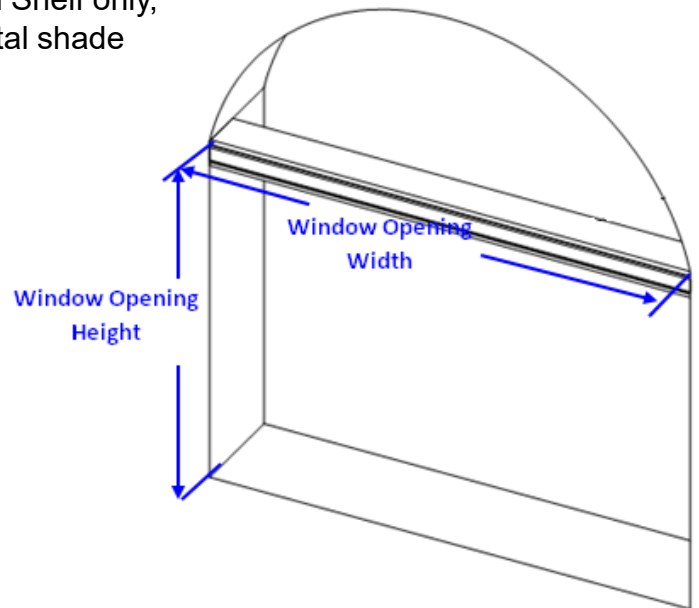

Palladian Shelf

PROGRAM REFERENCE GUIDE

Table of Contents

	Page
Features & Benefits, Terminology	3
General Specifications	4
Color Availability	5 – 6
Program Availability	6

This innovative solution creates a decorative mounting surface inside an arched window by elegantly splitting the curved portion of the window into a squared opening- allowing installation for blinds and shades.

Terminology

Palladian Shelf

General Specifications

- Inside Mount application only
- Depth size is available in 1/8" increments only
- Material: Premium solid wood
- Total max width: 96"
 - Applies to all application types including Palladian Shelf only, Single shade width, & Common Top Treatment total shade width
- *Note: Max weight limitation is 50 lbs.

Palladian Shelf Dimensions	
Max Width	96"
Depth	2" ~ 4"
Face Width	1 1/2"

Standard Deductions

When ordering Palladian Shelf Only:
No deductions are taken.

When ordering Palladian Shelf with a product: *See product availability
Palladian shelf width = Order width – 1/32"
Anchor block width = Palladian shelf depth – 1/2"