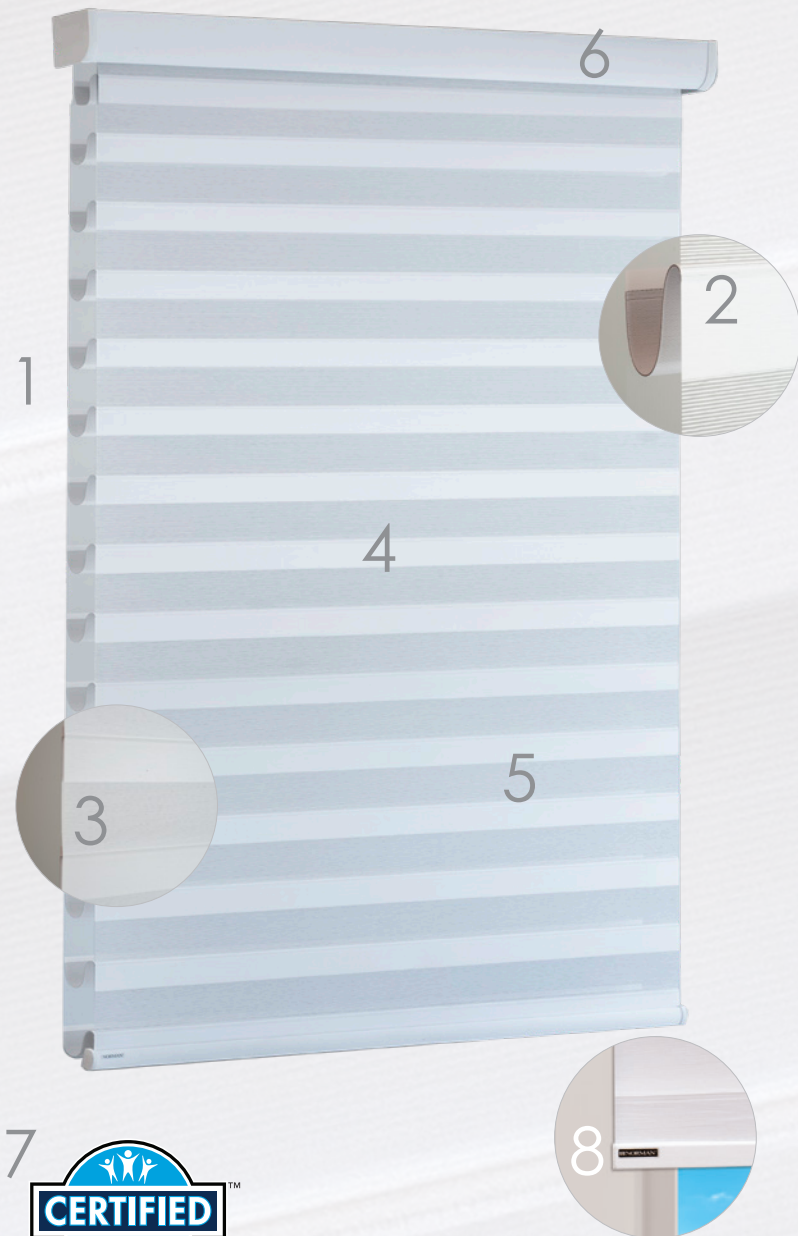

PERFECTSHEER™ SHADES

TOP 10 REASONS WHY...

1 INNOVATIVE HYBRID DESIGN

Banded layered shade and sheer fabric vane shade hybrid for modern, streamlined look with improved light/privacy control

2 CRAFTSMANSHIP WOVEN SEAMS

100% woven seams; not glued, sewed or heat fused

3 CLOSES TIGHTER

Tightest closure in its category; minimizes light leakage between fabric vanes

4 SUPERIOR UV PROTECTION

Fabrics rated to block 99% of harmful UV-A, UV-B and UV-R light

Motorized option is pull-cord free and great for homes with young children or pets

8 OPTIONAL LIGHT GUARD

Blocks light from top and sides, available in solid or stained colors

9 COORDINATES WITH SMARTDRAPE™